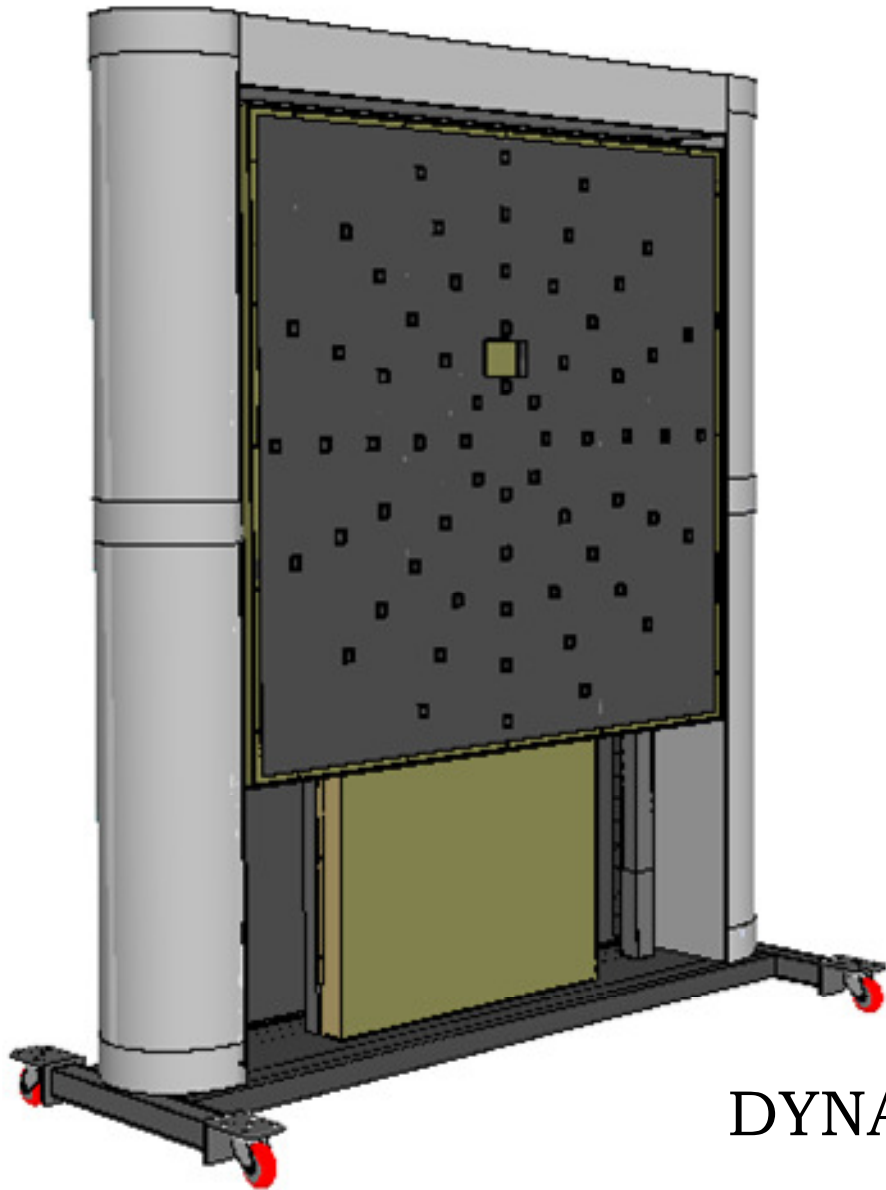

DYNAVISION D2 RACK

DYNAVISION D2
on telescopic rack
at minimum height.
Approx-72" overall
height

DYNAVISION D2
on telescopic rack
fully extended.
Approx-96" overall
height

DYNAVISION D2