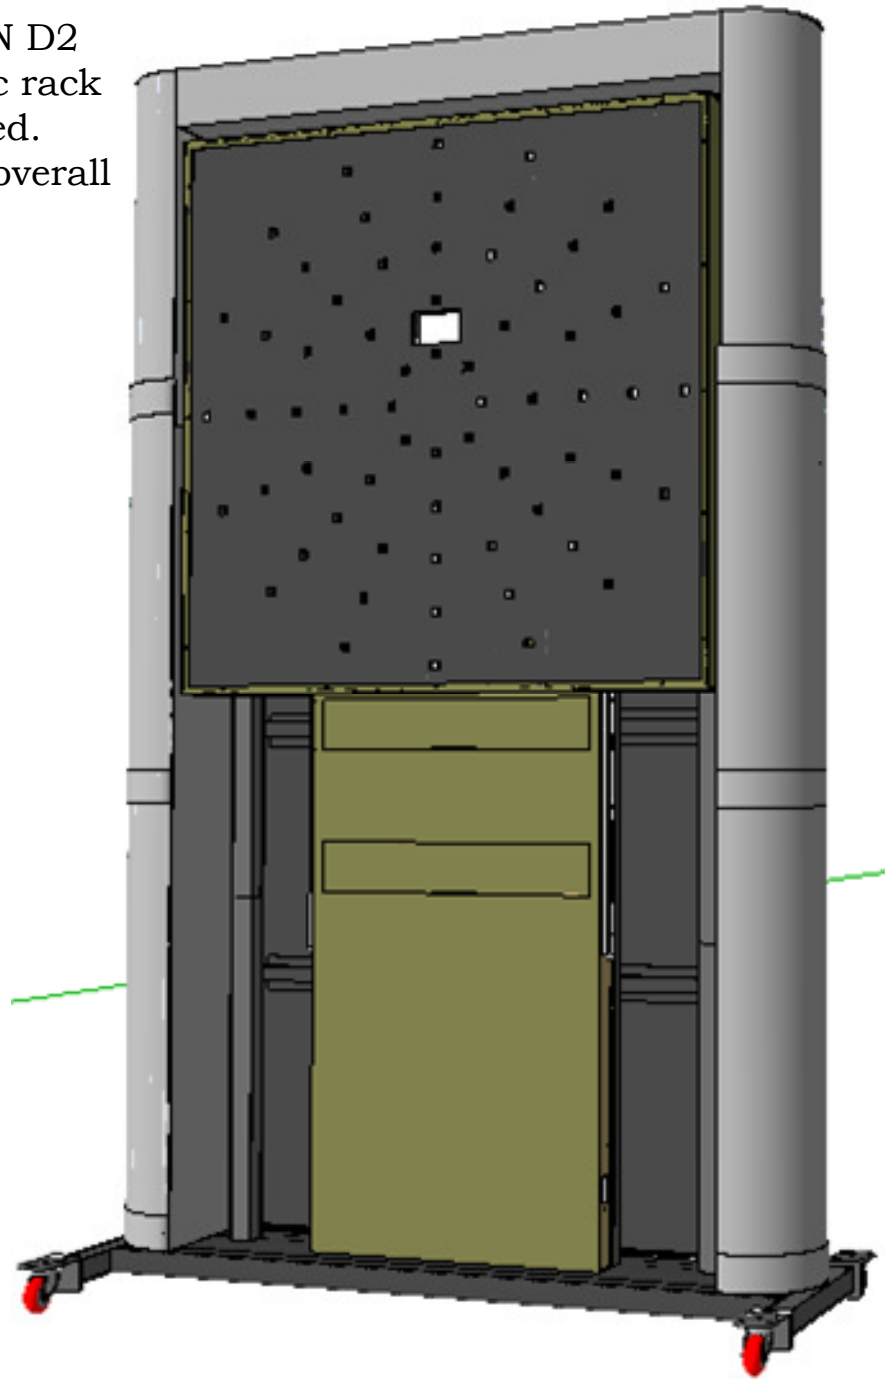

DYNAVISION D2 RACK

DYNAVISION D2
on telescopic rack
at minimum height.
Approx-72" overall
height

DYNAVISION D2
on telescopic rack
fully extended.
Approx-96" overall
height

DYNAVISION D2